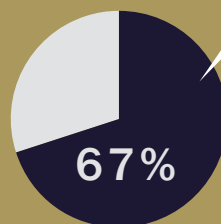

TRANSFERS TO UL LAFAYETTE

UNIVERSITIES SLCC STUDENTS ATTEND

- Louisiana State University Alexandria
- Louisiana State University Baton Rouge
- McNeese State University
- Nicholls State University
- Northwestern State University
- Southern University Baton Rouge
- University of Louisiana at Lafayette
- University of Louisiana at Monroe

FINANCIAL PROFILE

FINANCIAL AID DOLLARS DISTRIBUTED
2021-22 ACADEMIC YEAR

TOTALING
$45,052,190

TUITION & FEES
(FULL-TIME, 12 HOURS)

$2,103